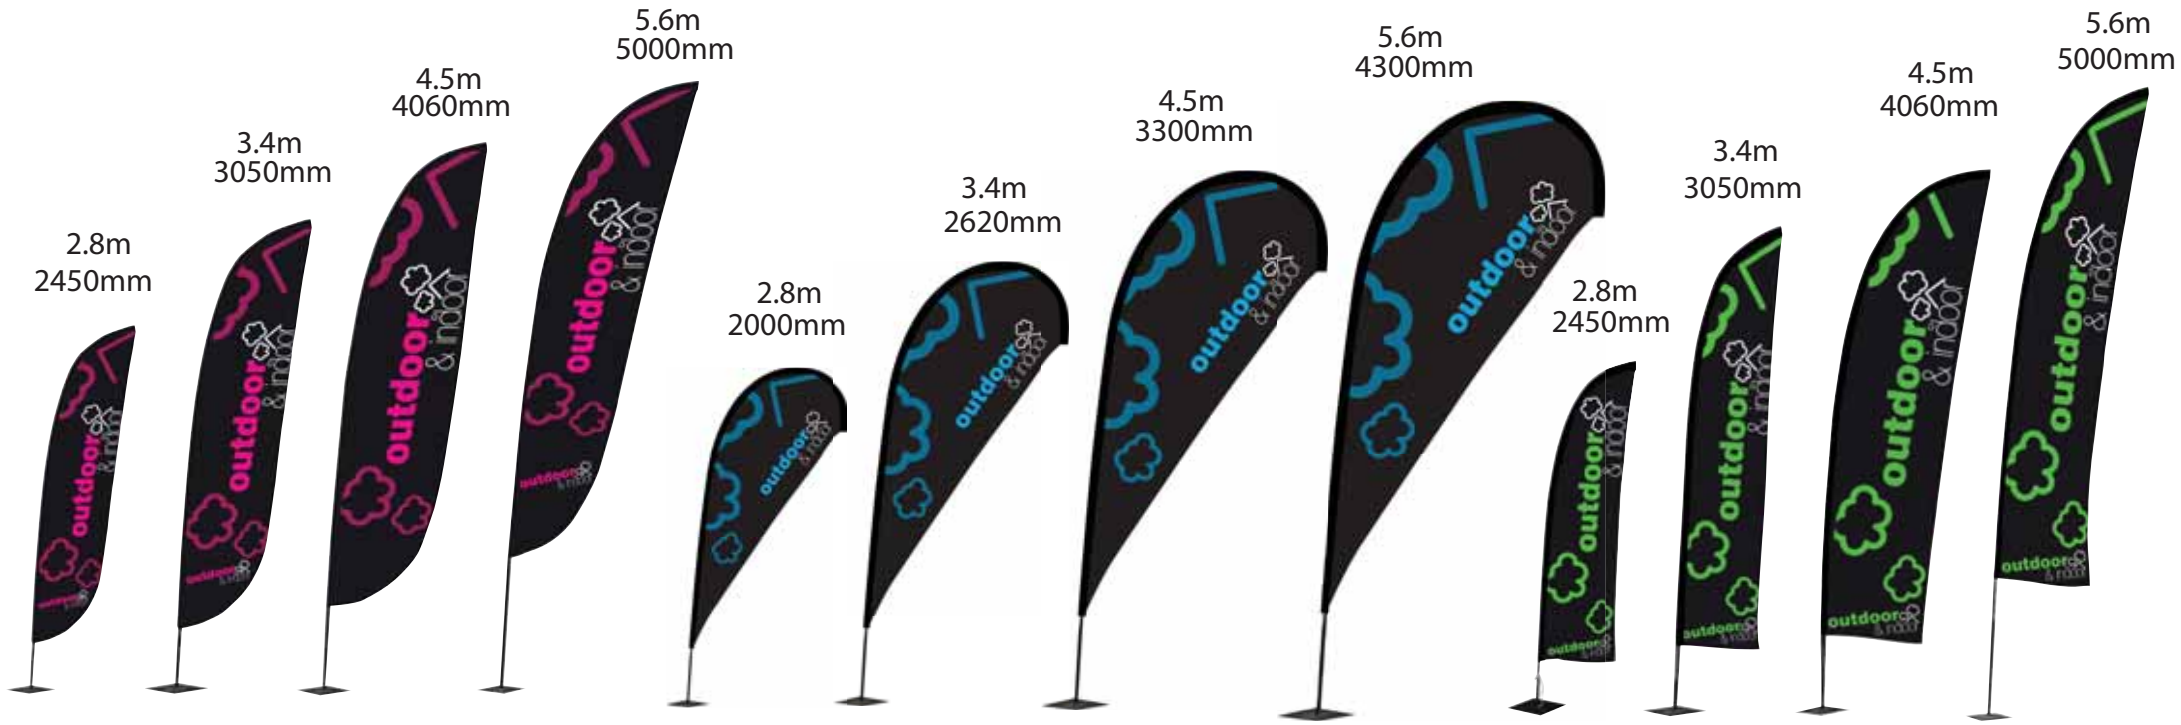

Zoom Lite

Approx Graphic Size

Crest 2800 = W 550 x H 2000mm
 Crest 3400 = W 600 x H 2600mm
 Crest 4500 = W 785 x H 3400mm
 Crest 5600 = W 850 x H 3900mm

Approx Graphic Size

Quill 2800 = W 750 x H 1524mm
 Quill 3400 = W 953 x H 1936mm
 Quill 4500 = W 1100 x H 2235mm
 Quill 5600 = W 1204 x H 3602mm

Approx Graphic Size

Feather 2800 = W 500 x H 2000mm
 Feather 3400 = W 600 x H 2600mm
 Feather 4500 = W 796 x H 3396mm
 Feather 5600 = W 850 x H 3900mm

kg

2.8M - 0.4kg
 3.4M - 0.4kg
 4.5M - 0.6kg
 5.6M - 0.9kg

Small Cross base with weighted water ring is suitable for use with 2.8m and 3.4m.
 Square base is suitable for use with 2.8m and 3.4m.
 Plastic screw base suitable for 2.8m and 3.4m on soft ground.

Zoom Lite

Flags are secured by an eyelet and nylon cord to the pole fixing (the rubber bungee supplied with the pole may be removed).