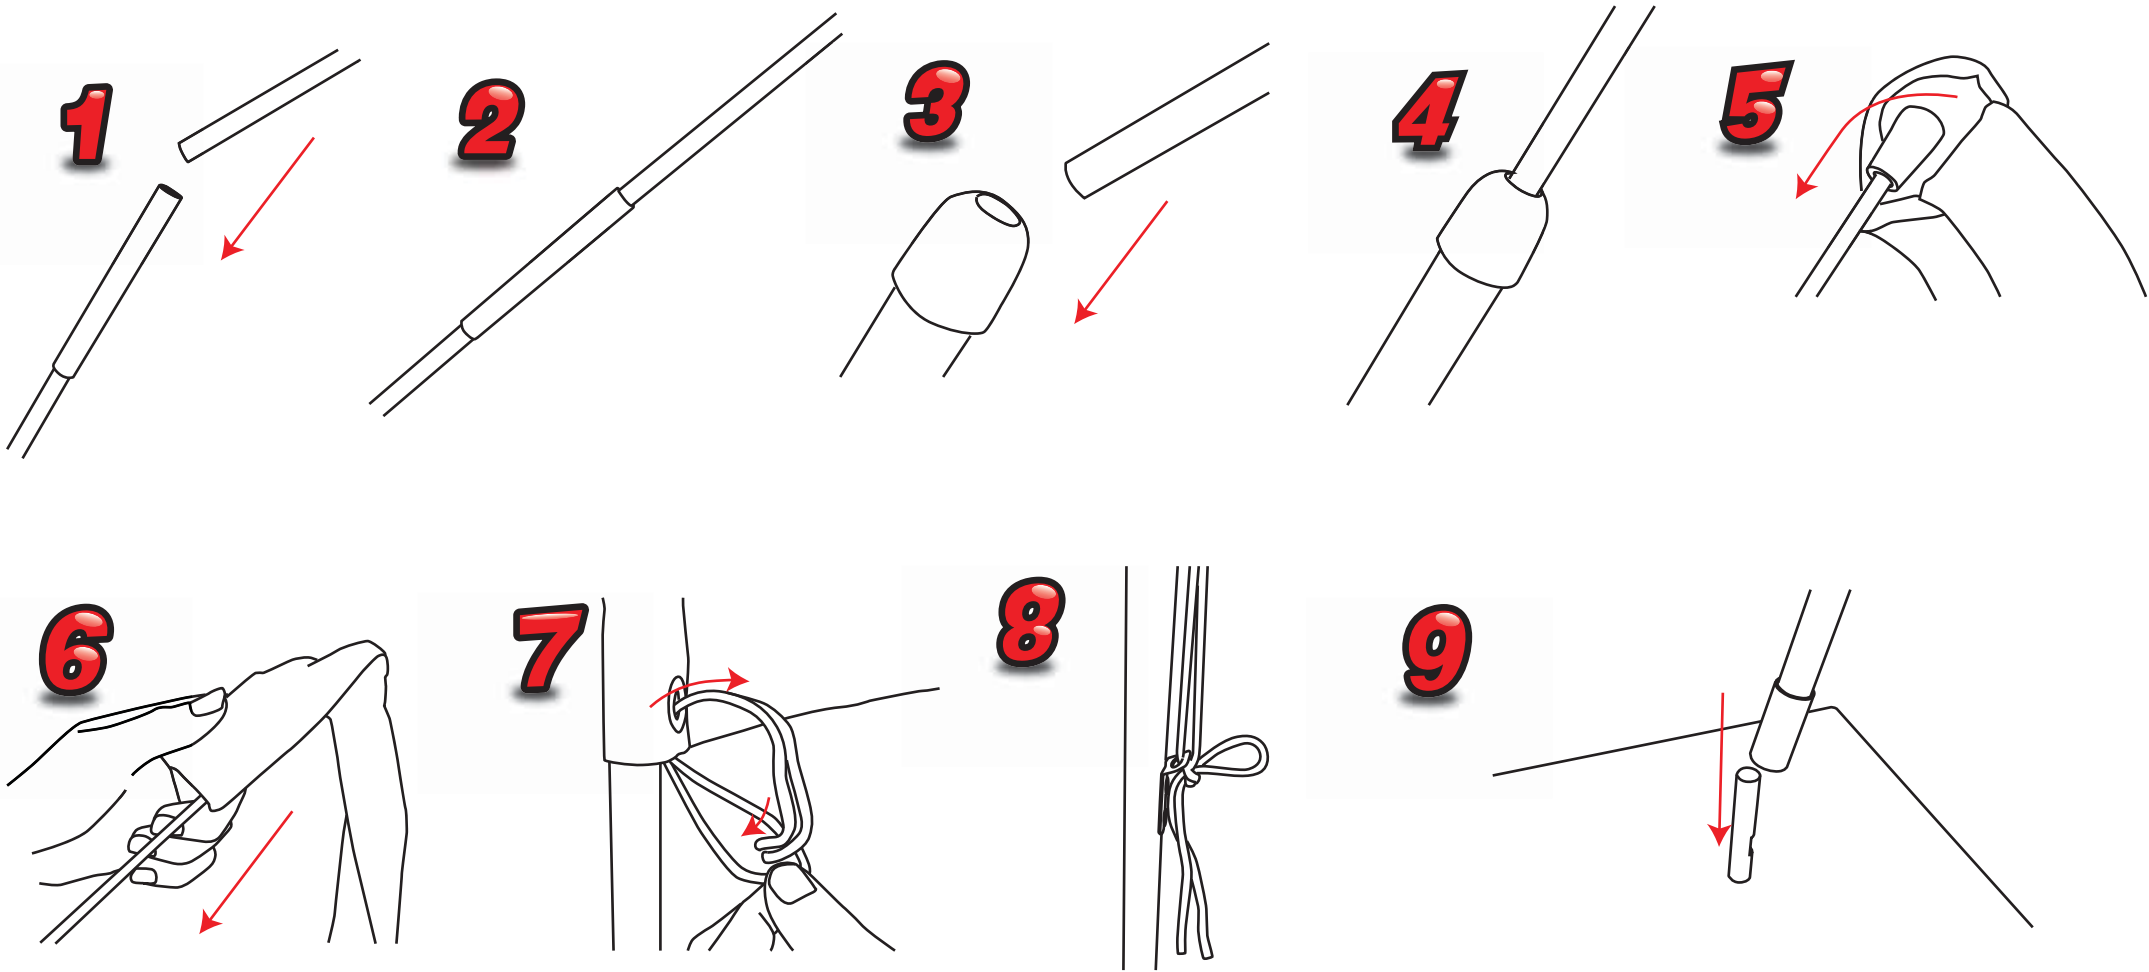

Small Cross base with weighted water ring is suitable for use with 2.8m and 3.4m.
 Square base is suitable for use with 2.8m and 3.4m.
 Plastic screw base suitable for 2.8m and 3.4m on soft ground.

Zoom Lite

Flags are secured by an eyelet and nylon cord to the pole fixing (the rubber bungee supplied with the pole may be removed).