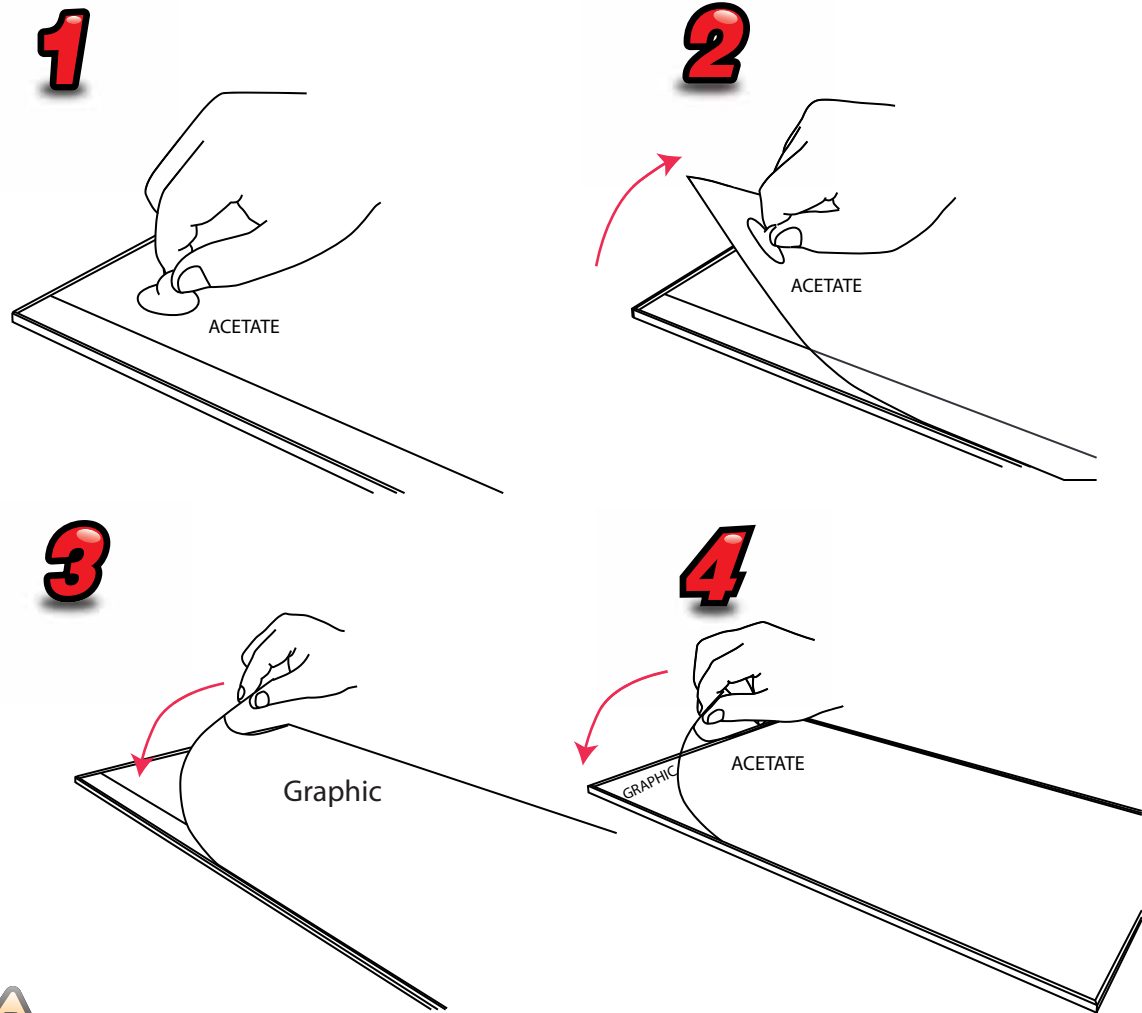

Stream Line

A6 108mm x 151mm x 6.5mm A3 300mm x 423mm x 6.5mm
A5 151mm x 213mm x 6.5mm A2 423mm x 597mm x 6.5mm
A4 213mm x 300mm x 6.5mm A1 587mm x 844mm x 6.5mm

A4/A3/A2/A1 have x4 countersunk corner holes for screw fixings