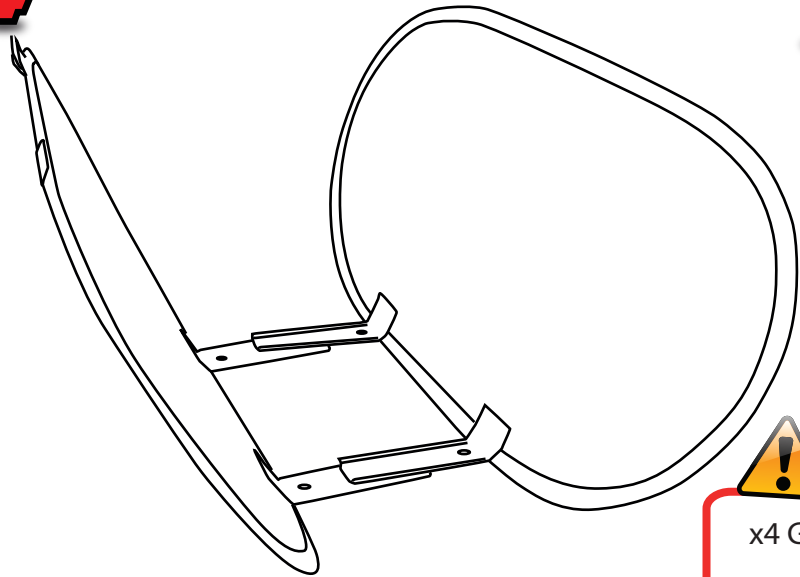

Stowaway

Attaching Graphic

kg
3.54
3.90
4.20

Visible graphic Area 1400 x 700 : 1326 (w) x 650 (h) mm
1700 x 850: 1602 (w) x 800 (h) mm
2000 x 1000: 1894.5 (w) x 950 (h) mm

Stowaway

1

2

3

4

5

x4 Ground pegs supplied