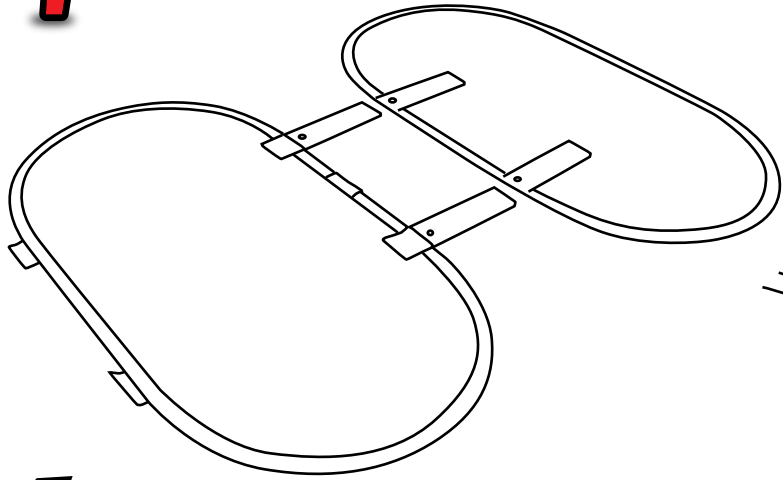

Stowaway

Attaching Graphic

kg
3.54
3.90
4.20

Visible graphic Area 1400 x 700 : 1326 (w) x 650 (h) mm
1700 x 850: 1602 (w) x 800 (h) mm
2000 x 1000: 1894.5 (w) x 950 (h) mm

Stowaway

1

2

3

4

5

x4 Ground pegs supplied