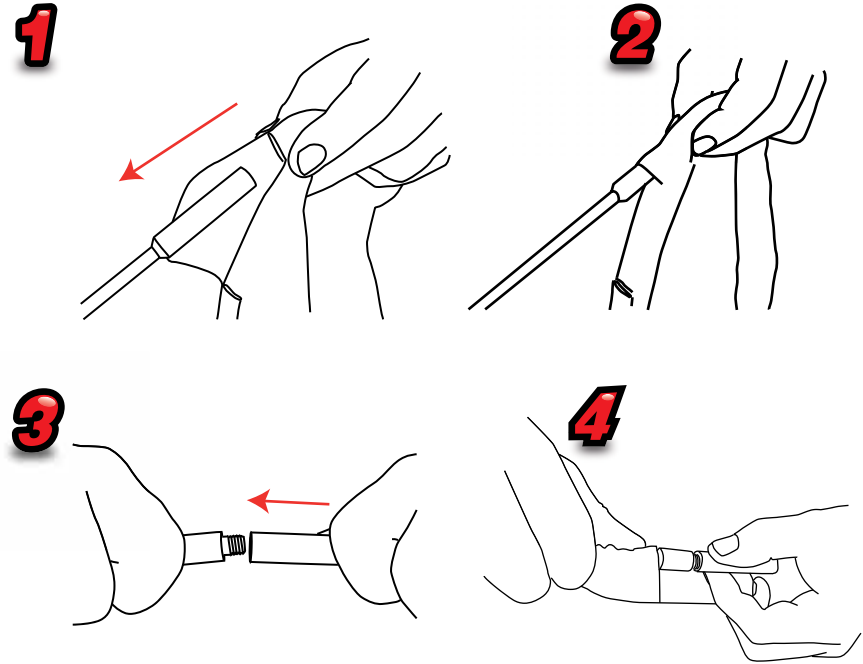

Stowaway

Attaching Graphic

kg
3.54
3.90
4.20

Visible graphic Area 1400 x 700 : 1326 (w) x 650 (h) mm
1700 x 850: 1602 (w) x 800 (h) mm
2000 x 1000: 1894.5 (w) x 950 (h) mm

Stowaway

1

2

3

4

5

x4 Ground pegs supplied