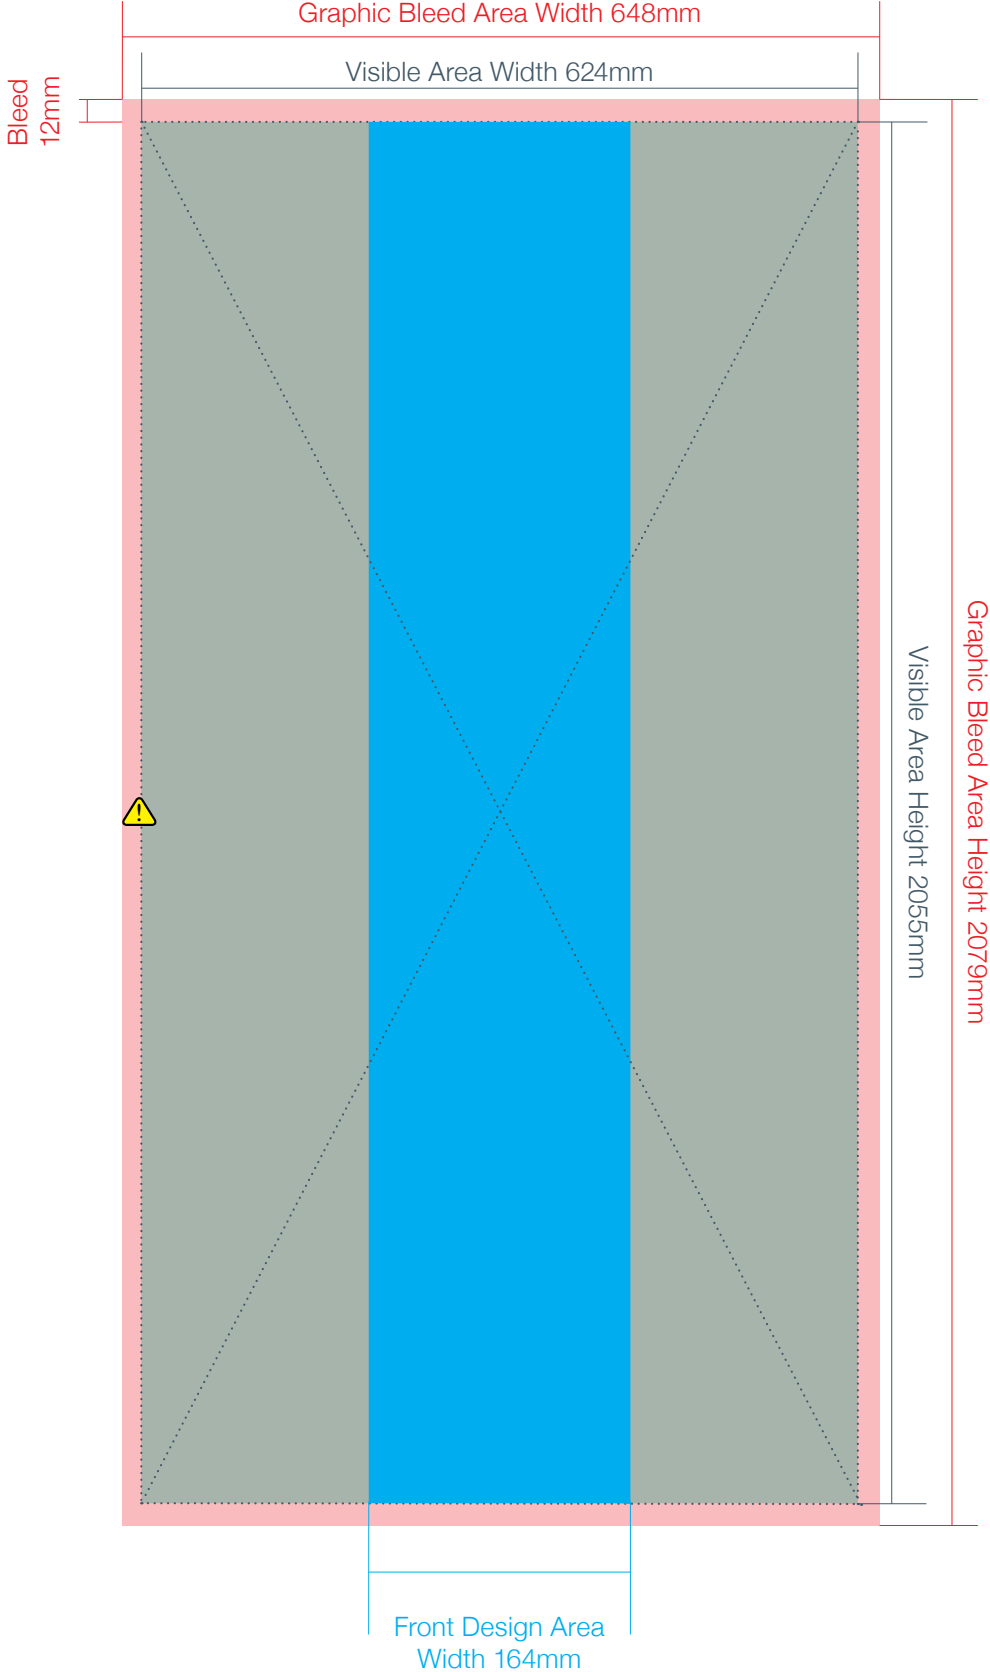

Overall Graphic Size  
Lumos Maxi Tower Graphic Template

Visible Graphic Area   
Bleed Area   
Front Visible Area 

 **WARNING:** Graphic doesn't overlap on rear of product, but meets seamlessly