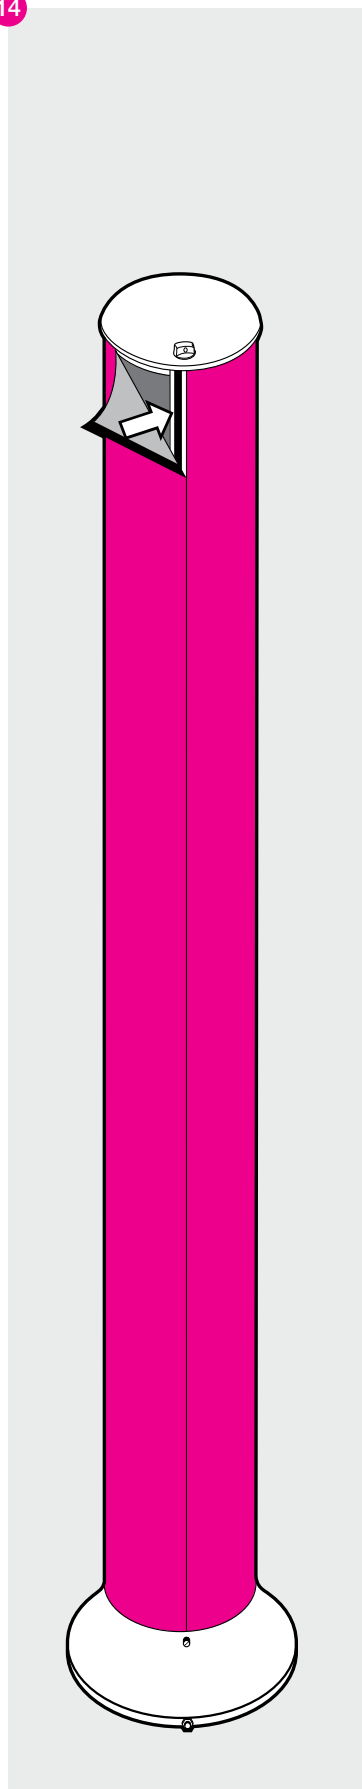

LUMOS MAXI TOWER

product set up instructions

Lumos Maxi Tower Setup Instructions

Items

1x base; 2x LED upright sections; 1x top; 1x graphic panels; 1x transformer

11

12

13

14

15

16