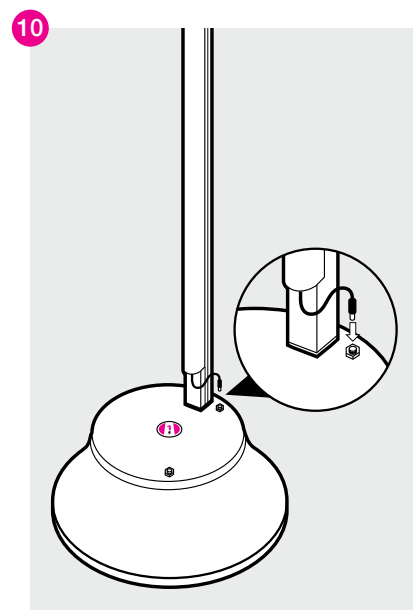

LUMOS MAXI TOWER

product set up instructions

Lumos Maxi Tower Setup Instructions

Items

1x base; 2x LED upright sections; 1x top; 1x graphic panels; 1x transformer

11

12

13