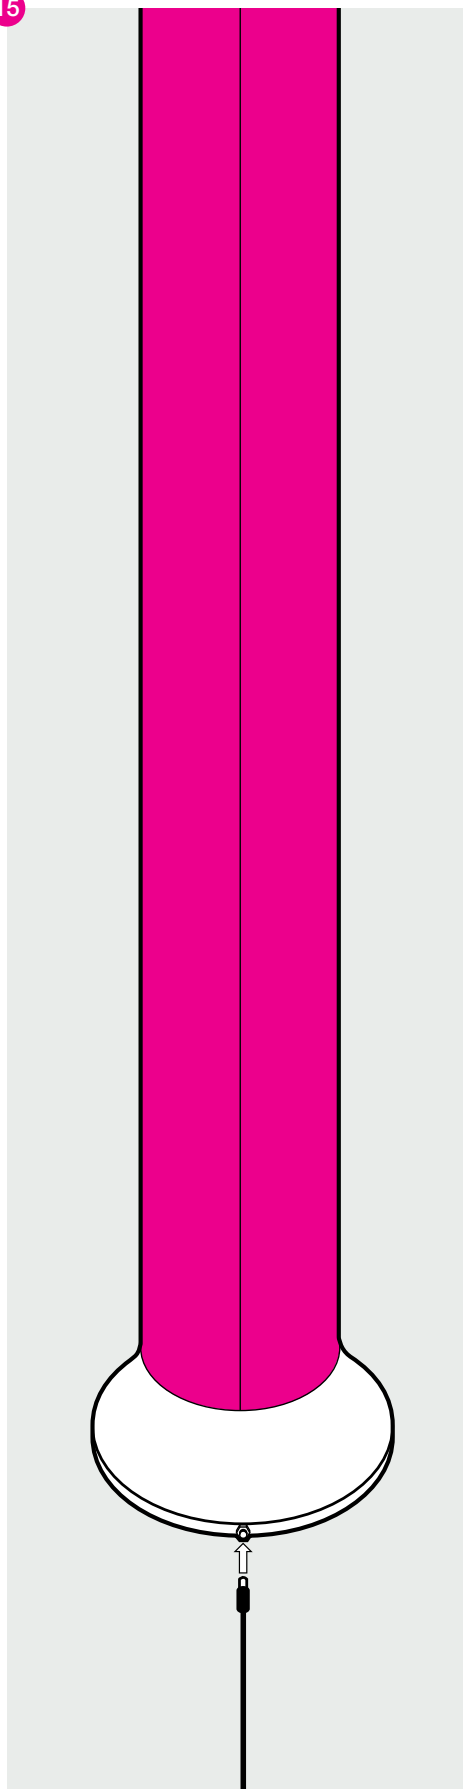

LUMOS MAXI TOWER

product set up instructions

Lumos Maxi Tower Setup Instructions

Items

1x base; 2x LED upright sections; 1x top; 1x graphic panels; 1x transformer

11

12

13

14

15

16