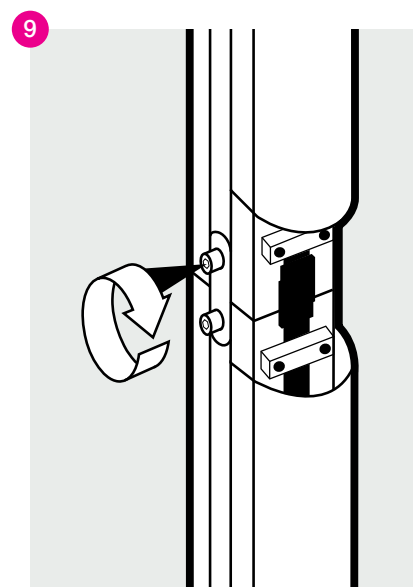

LUMOS MAXI TOWER

product set up instructions

Lumos Maxi Tower Setup Instructions

Items

1x base; 2x LED upright sections; 1x top; 1x graphic panels; 1x transformer

11

12

13