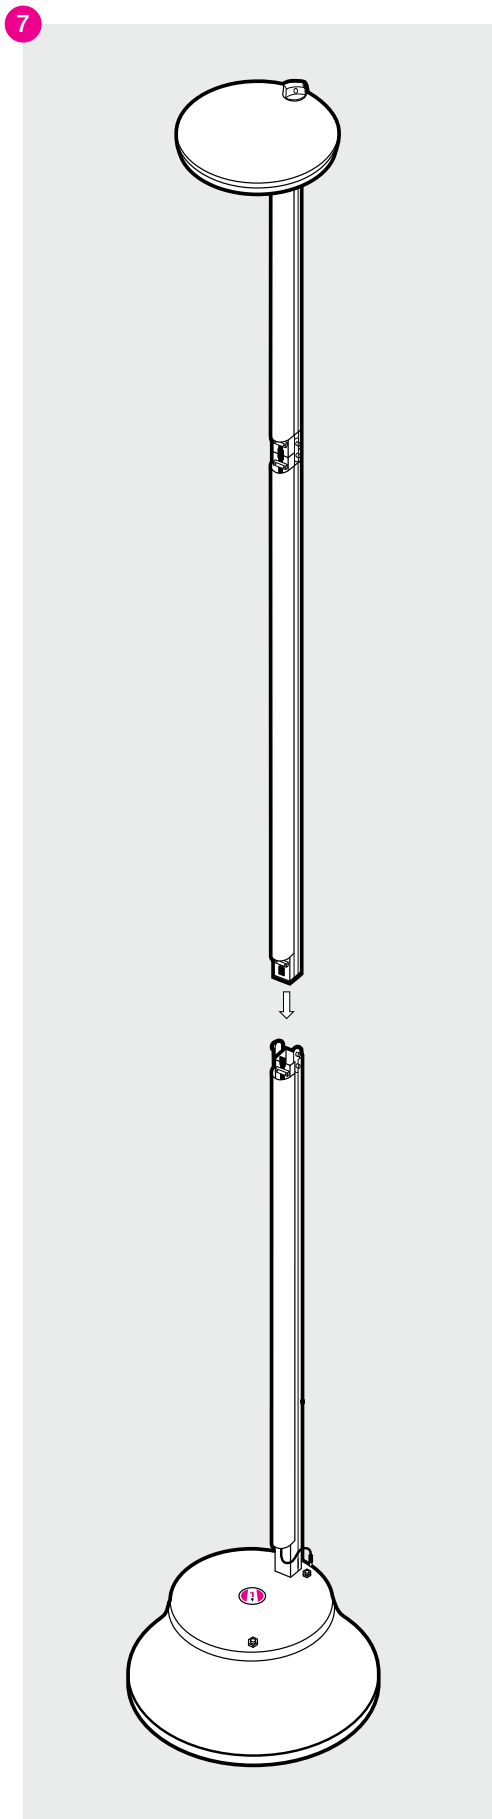

LUMOS MAXI TOWER

product set up instructions

Lumos Maxi Tower Setup Instructions

Items

1x base; 2x LED upright sections; 1x top; 1x graphic panels; 1x transformer

11

12

13