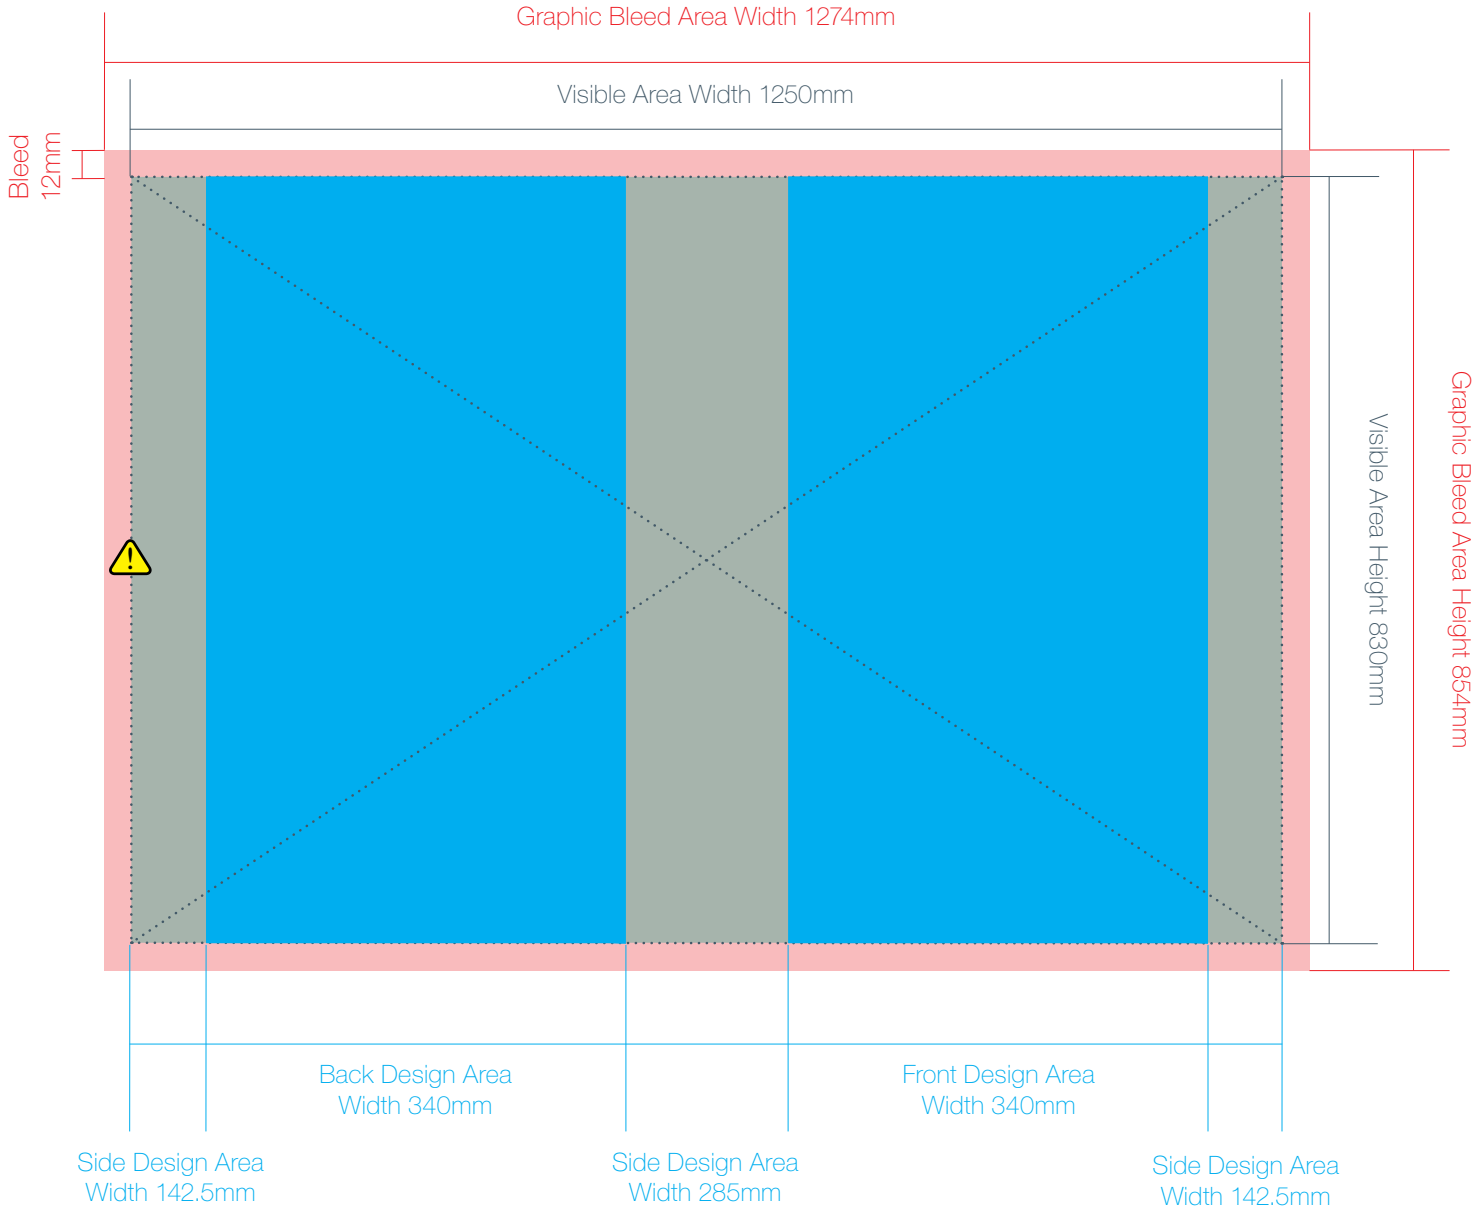

Overall Graphic Size
Lumos Counter Graphic Template

Visible Graphic Area 
 Bleed Area 
 Visible Design Area 

 **WARNING:** Graphic doesn't overlap on side of product, but meets seamlessly