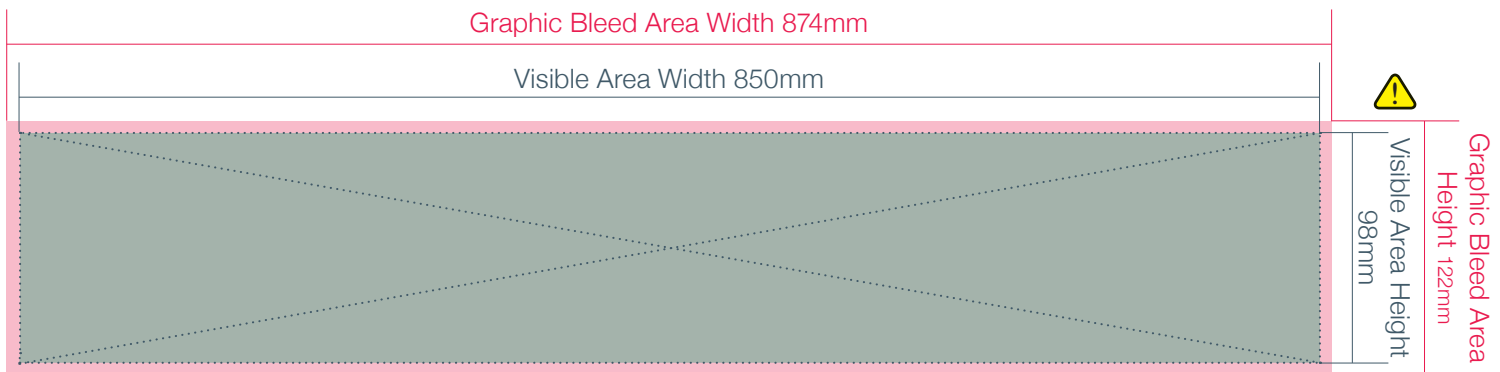

LINK PANEL DIMENSIONS

Link Graphic

Link Corner Graphic

Link Cassette Graphic

Link LED Cassette Graphic

Overall Graphic Size
Link Graphic Template

WARNING: The cut-in section is different on both sides

Overall Graphic Size
Link Corner Graphic Template

WARNING: The visible area has a cut notched section

Visible Graphic Area 
Bleed Area 

Link Cassette Graphic Template

Link LED Cassette Graphic Template

 **WARNING:** The visible height is different between the standard graphic and LED graphic