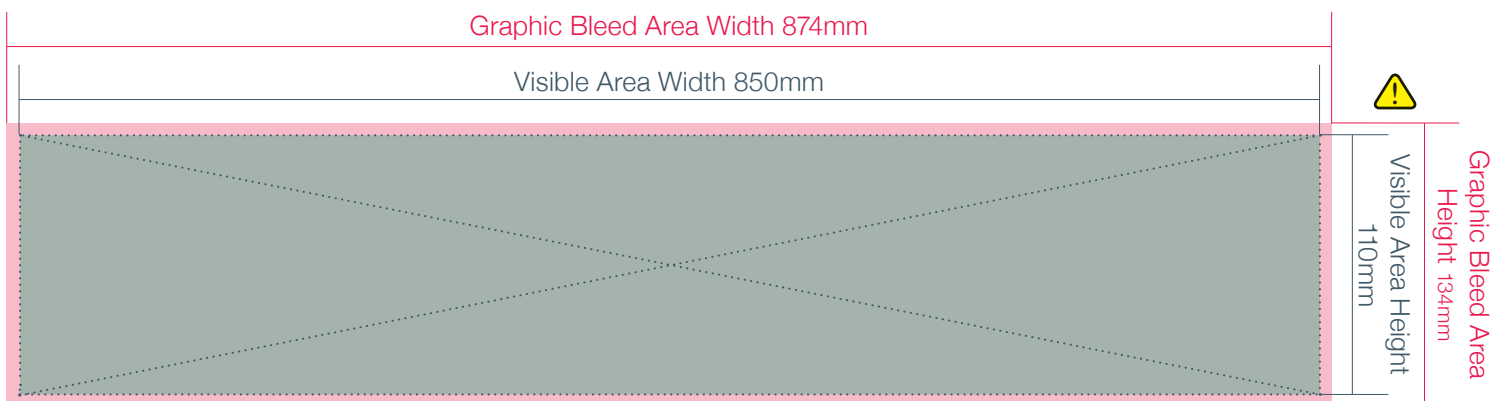

LINK PANEL DIMENSIONS

Link Graphic

Link Corner Graphic

Link Cassette Graphic

Link LED Cassette Graphic

Overall Graphic Size
Link Graphic Template

WARNING: The cut-in section is different on both sides

Overall Graphic Size
Link Corner Graphic Template

WARNING: The visible area has a cut notched section

Visible Graphic Area 
Bleed Area 

Link Cassette Graphic Template

Link LED Cassette Graphic Template

 **WARNING:** The visible height is different between the standard graphic and LED graphic