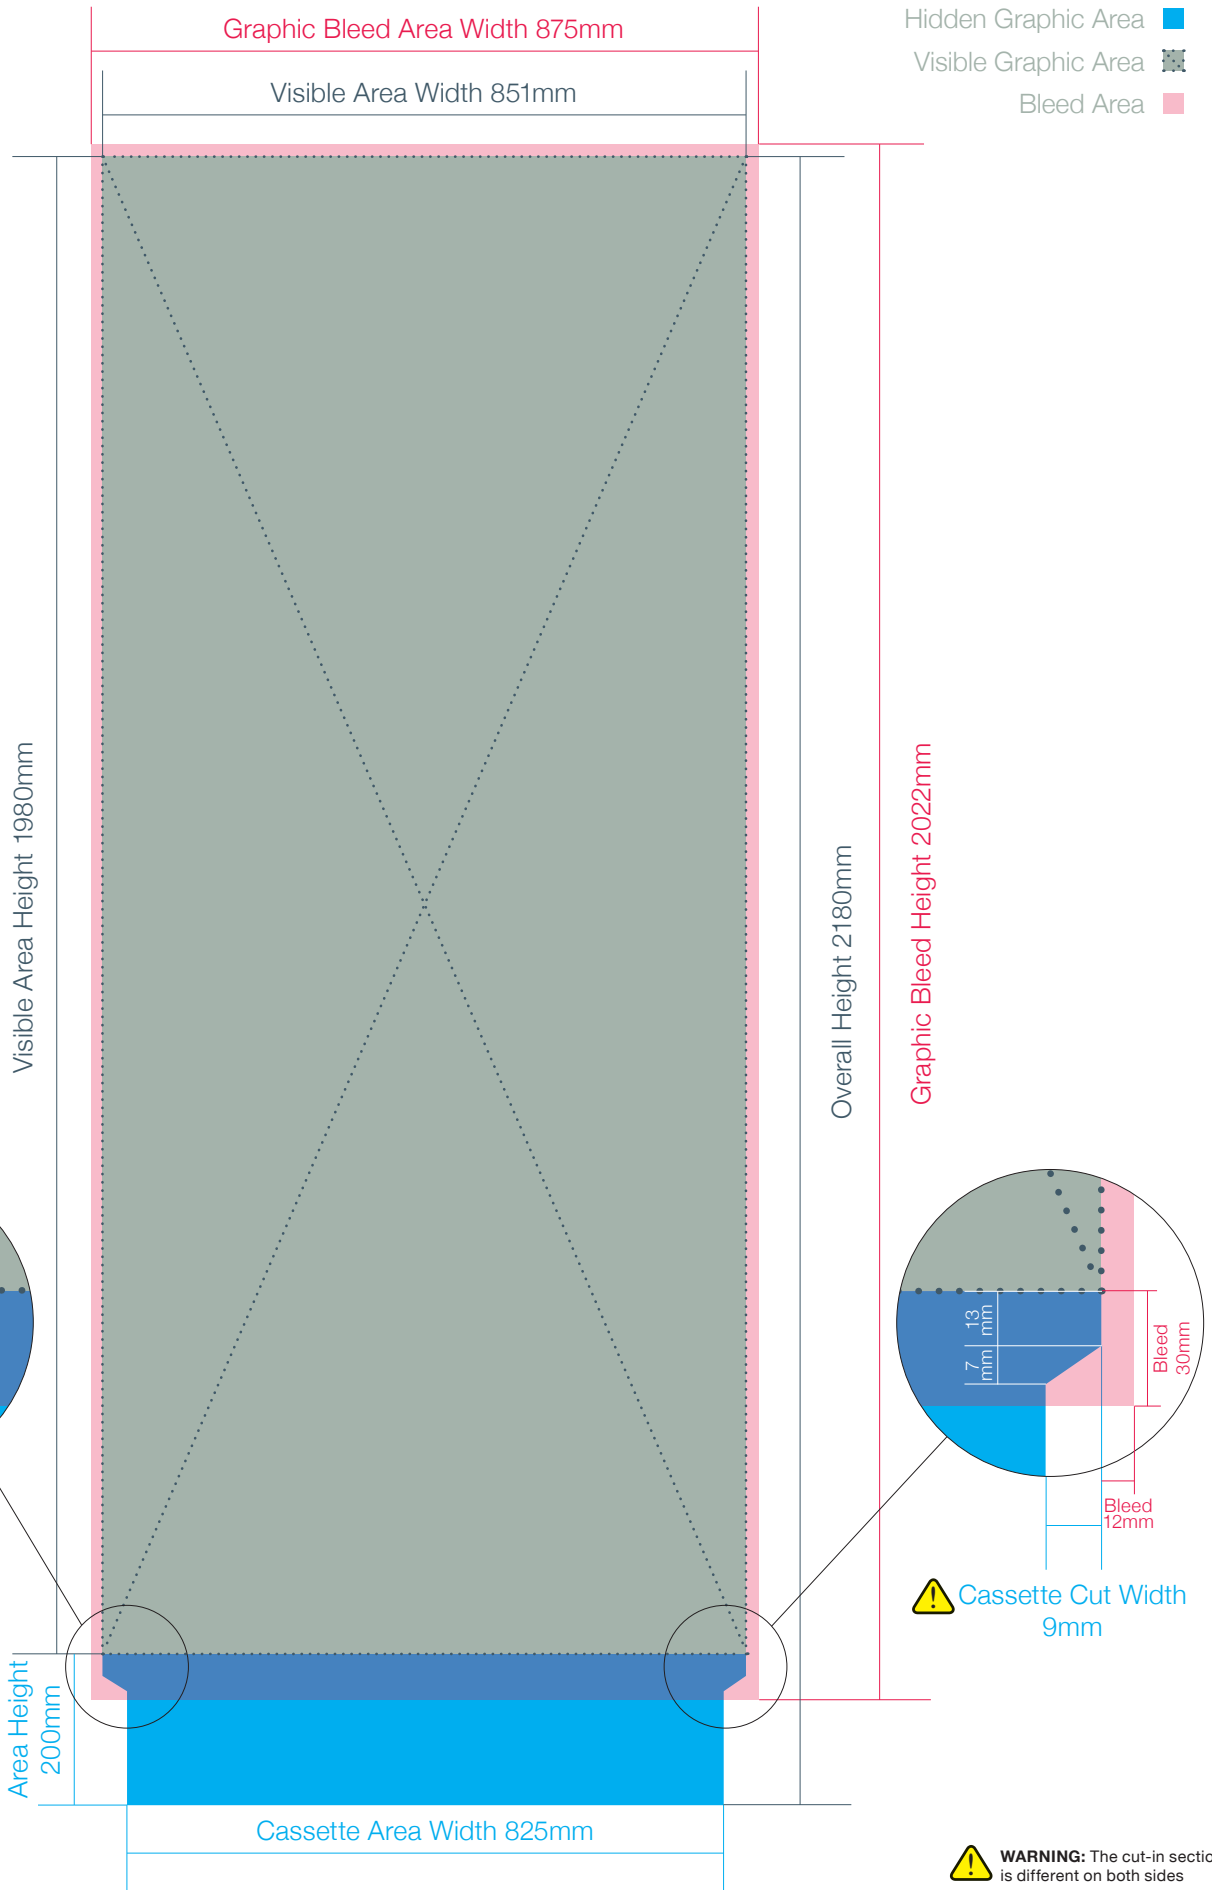

LINK PANEL DIMENSIONS

Link Graphic

Link Corner Graphic

Link Cassette Graphic

Link LED Cassette Graphic

Overall Graphic Size
Link Graphic Template

WARNING: The cut-in section is different on both sides

Overall Graphic Size
Link Corner Graphic Template

WARNING: The visible area has a cut notched section

Visible Graphic Area 
Bleed Area 

Link Cassette Graphic Template

Link LED Cassette Graphic Template

 **WARNING:** The visible height is different between the standard graphic and LED graphic