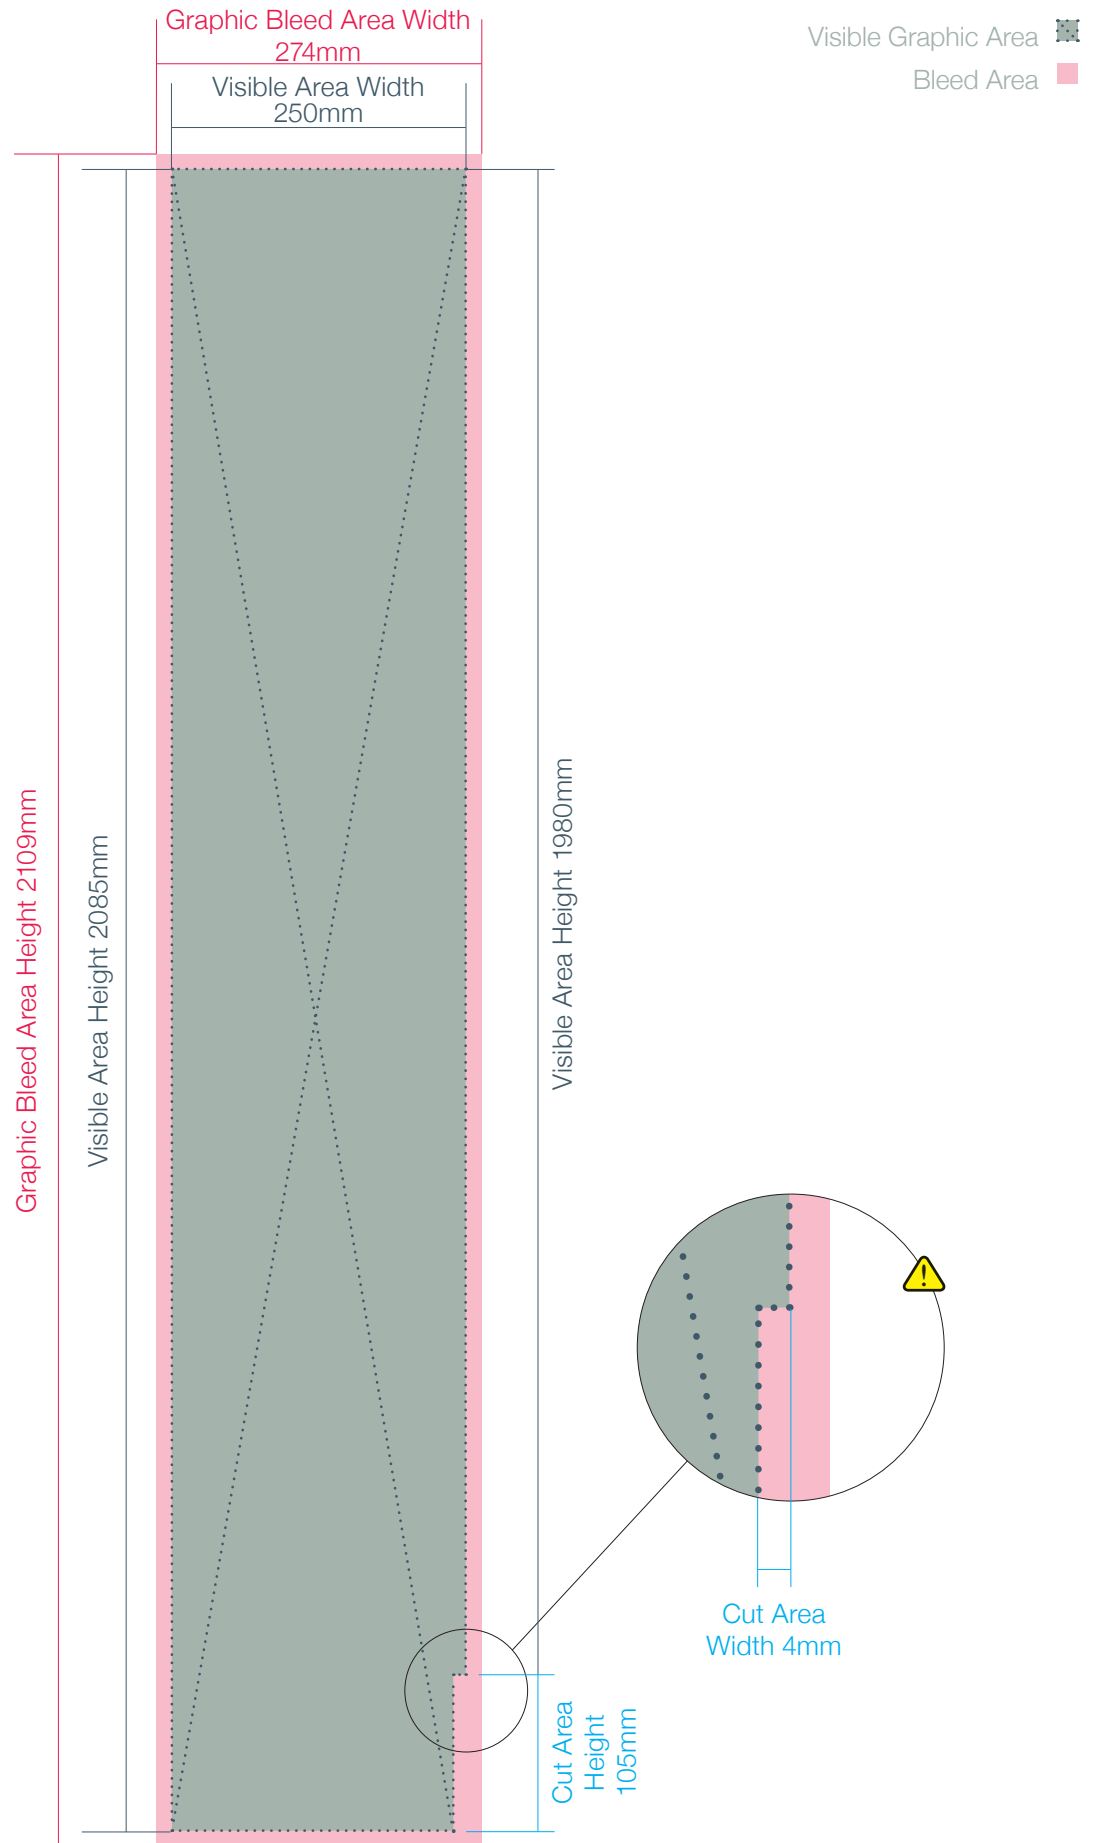

LINK PANEL DIMENSIONS

Link Graphic

Link Corner Graphic

Link Cassette Graphic

Link LED Cassette Graphic

Overall Graphic Size
Link Graphic Template

WARNING: The cut-in section is different on both sides

Overall Graphic Size
Link Corner Graphic Template

WARNING: The visible area has a cut notched section

Visible Graphic Area 
Bleed Area 

Link Cassette Graphic Template

Link LED Cassette Graphic Template

 **WARNING:** The visible height is different between the standard graphic and LED graphic